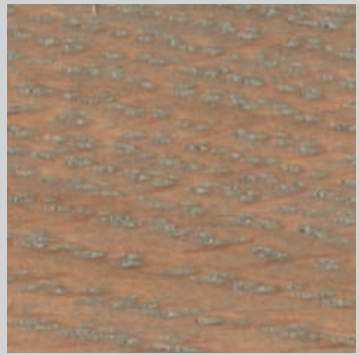

LOBASOL® HS 2K ImpactOil Color 17 colors

Basic Colors

900005
Schwarz

900126
Weiß

900148
Grau

Wood Colors

800099
Mahagonii

800127
Nussbaum

800132
Räuchereiche

800145
Kambala

800149
Sucupira

800150
Wenge

800200
Eiche antik

Trend Colors

700133
Papyrus

900127
Chalk

900143
Oyster

900144
Clay

900145
Sand

900146
Pearl

900147
Silver

Optional
pre-treatment
with LOBASOL®
PreTone

White

Black

Brown

Mocha

Steel

Wood surface

The exact color match is always subject
to the wood and sanding method used.